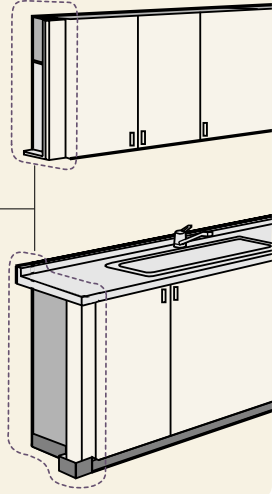

Towel Hanger 毛巾架 MGD-FH

MG Pole J4 磁性柱

Magnet Type Drawer Partition 磁性隔板

Since it is detachable, it can be arranged, as you like
隔板可以取出，整理抽屉时很方便。

Eye Level Rack 平视厨柜

SDR-30
for 30cm front width
使用宽度为30cm
SDR-45
for 45cm front width
使用宽度为45cm
SDR-60
for 60cm front width
使用宽度为60cm
SDR-75
for 75cm front width
使用宽度为75cm

Lifting Rack 升降架

TDUR-901
for 90cm front width
使用宽度为90cm
TDUR-601
for 60cm front width
使用宽度为60cm

Enameled adjustment filler fills in the spaces of base cabinets or wall cabinets.

起调整柜体与墙壁之间空隙作用的调整板。

Enameled adjustment filler fills in the spaces of base cabinets or wall cabinets. This filler makes it possible to adjust kitchen width in accordance with customer's kitchen room size. Available width size is from 2cm to 14cm by 1cm.

起调整上下柜体与墙壁之间空隙作用的调整板。以1cm为单位，在宽度上由2cm至14cm。从15cm开始就有抽拉式部品可供采用。使橱柜转角不留缝隙，是为了防止小虫子和垃圾侵入、滞留，从而经常保持橱柜干净、卫生。

Enameled adjustment filler
间空隙作用的调整板

Adjustment filler is not available for long type wall cabinets.

*超长型的上柜是没有对应的调整板的。

High-quality enameled doors for washstand.

Simply wipe away water splashes and smear on the surface of high-quality enameled doors. Keep long lasting beauty and lustered face. Enameled handles are assembled in.